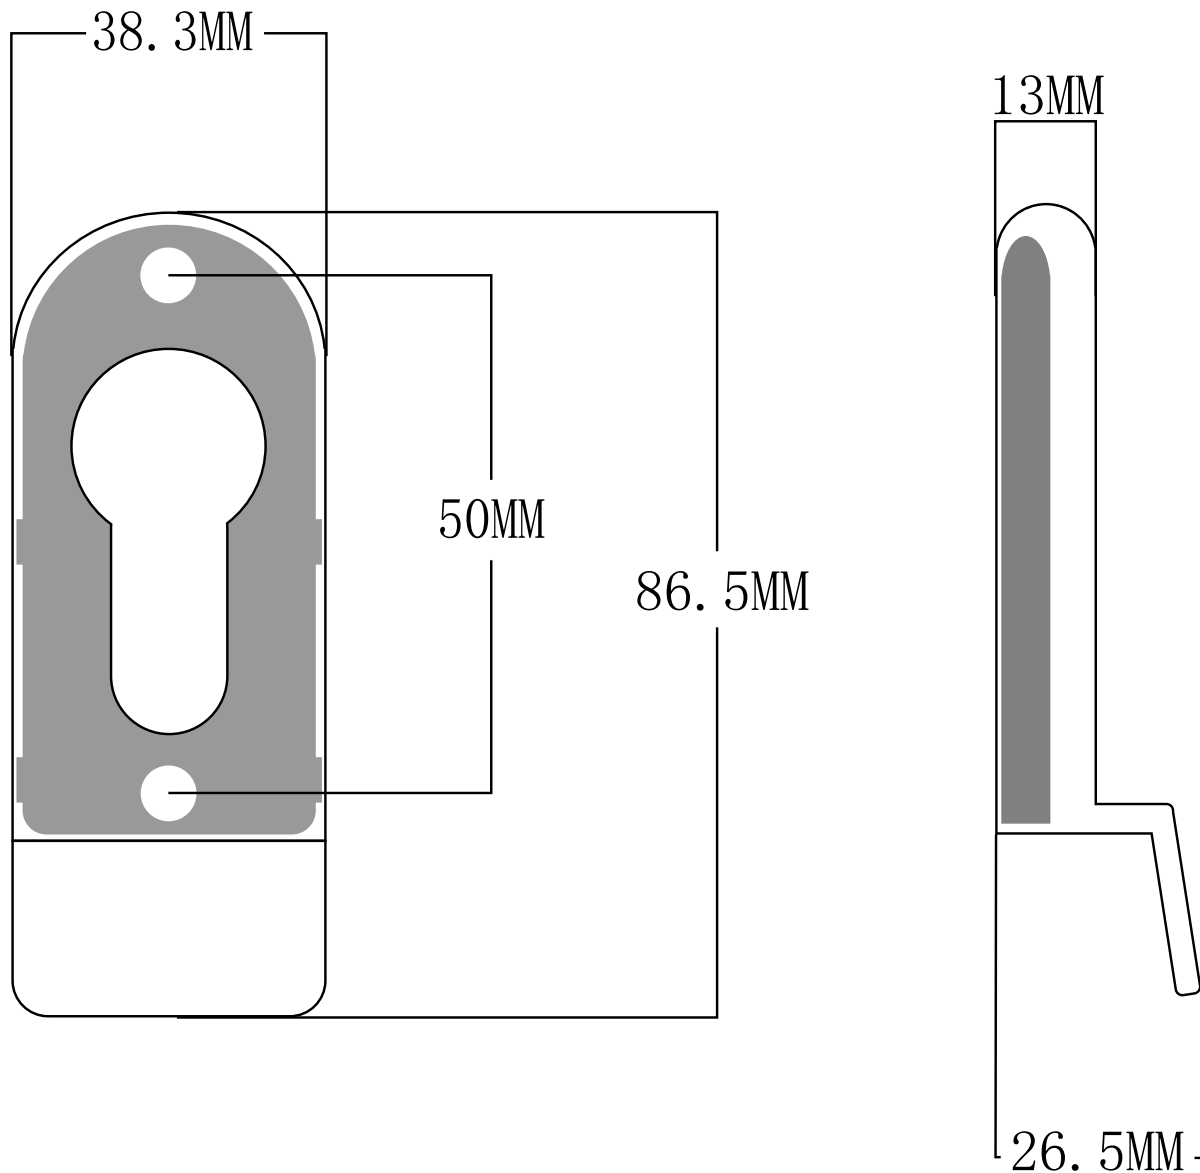

SLIMLINE PULL ESCUTCHEON

PRODUCT DESCRIPTION

Made from high quality, 304 grade stainless steel, the Slimline Pull Escutcheon features unrivalled corrosion resistance and a sleek, contemporary design. As part of the Superior 25 door furniture range the Escutcheon is perfectly suited with other products for a coordinated look.

FEATURES & BENEFITS

- Slimline design to fit most types of doors
- For use with euro profile cylinders, where a handle is not required
- Part of the fully suited Superior 25 range
- Ten finishes available; White, Black, Chrome, Gold, Brushed Stainless, Satin Silver, Flint, Tungsten, Anthracite Grey and Antique Black
- Face fixed
- 25 Year surface guarantee

SLIMLINE PULL ESCUTCHEON

PACKAGING

Each outer box contains 20 individually bagged escutcheons each with a fixing plate.

MAINTENANCE

To maintain a high quality appearance and operation we recommend that all external hardware is cleaned routinely, and moving parts are lightly lubricated a minimum of twice a year. Products used within a 1 mile radius of coastal areas, building sites or large industrial areas, more regular cleaning will be required to prevent build up of corrosive contaminants.